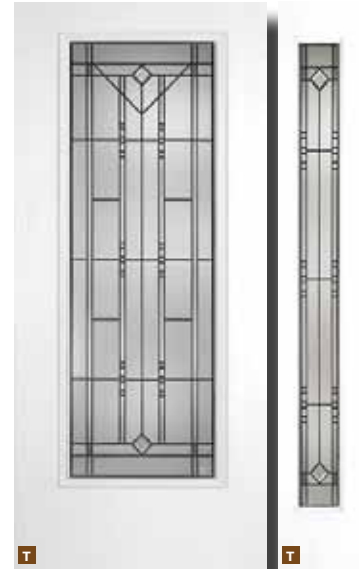

Door - $915.00
Sidelite - $610.00
door: P-RVRP-2264 sidelite: P-RVRP-0764SL