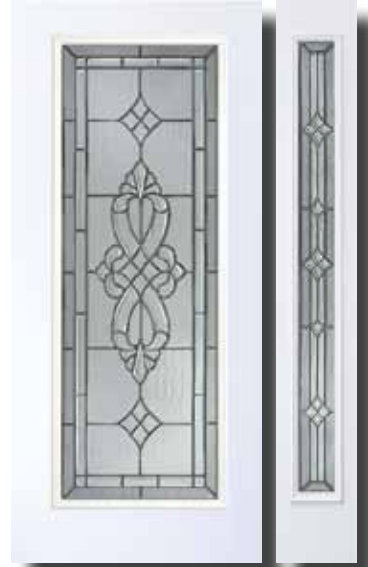

Door - $1,080.00
Sidelite - $600.00
door: S2-WSRP-2264   sidelite: S2-WSRP-0764SL