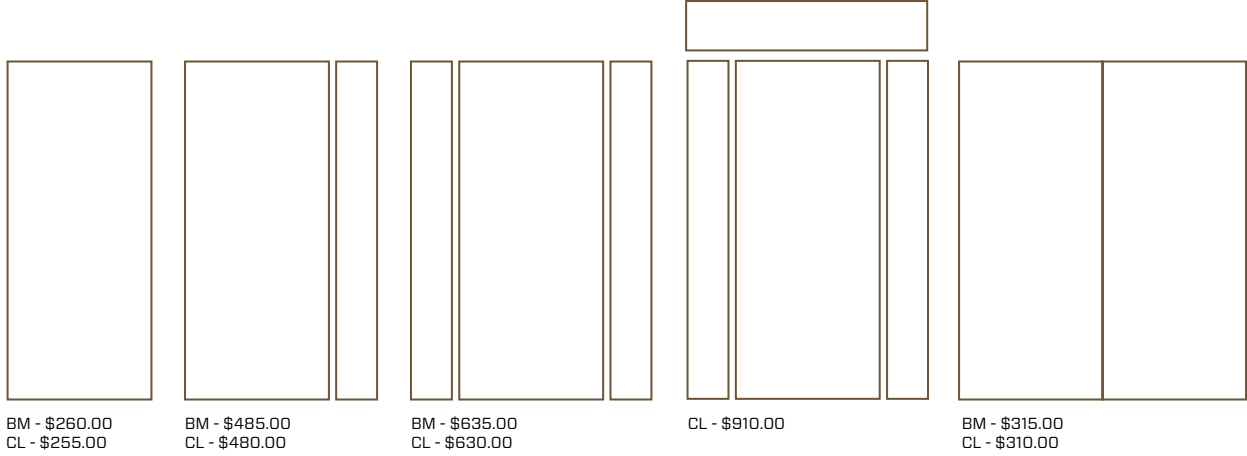

Clad Framing

4-9/16 & 6-9/16 White, Sandstone, Terratone & Bronze
BM - Brickmould CL - Crownline

*Available with rigid or vinyl nail fin. Suggested list price.