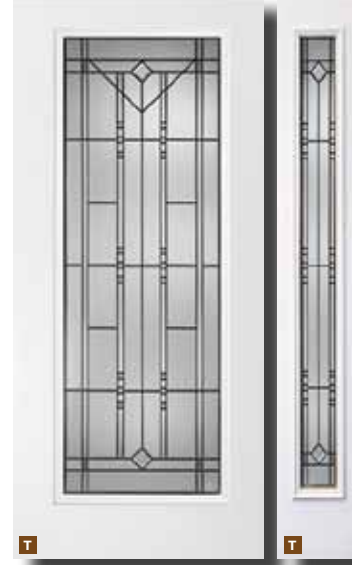

Signature Steel

Riverwood Series Patina Caming

9

Glass privacy level (1-10)

T = Trisys Frame   F = Fire Rated

Door - $950.00
Sidelite - $540.00
door: S2-RVRP-2264   sidelite: S2-RVRP-0764SL