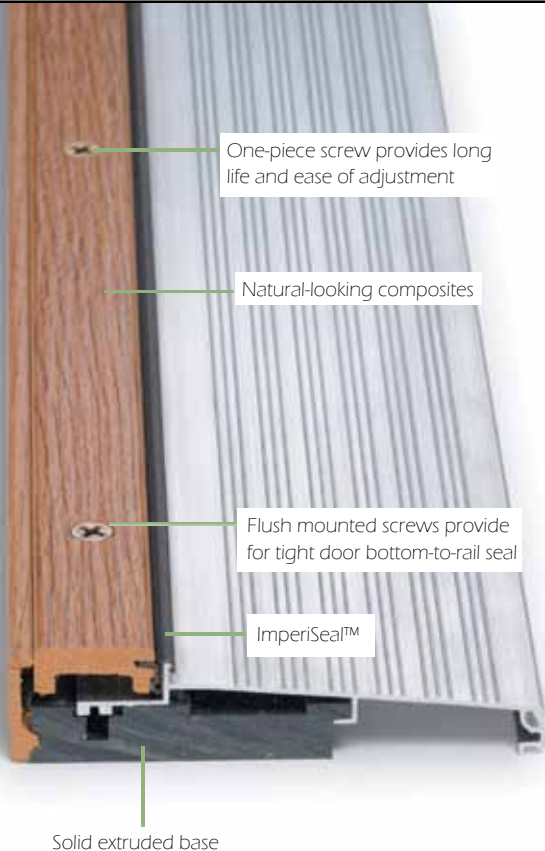

**See the install video on  
[www.youtube.com](http://www.youtube.com)**

**DURA-FRAME™ is:**  
**Alaskan Yellow Cypress, one of the planet's most durable rot resistant woods, finger-jointed to the bottom of premium pine frame component. DURA-FRAME™ is end-sealed with DURA-SEAL™, and primer coated with DURA-PRIME™, G-M Wood Products' exclusive high-durability coatings, yielding exceptional value and rot-free performance. It's environmentally responsible, renewable, and naturally rot-resistant...no chemicals added!**